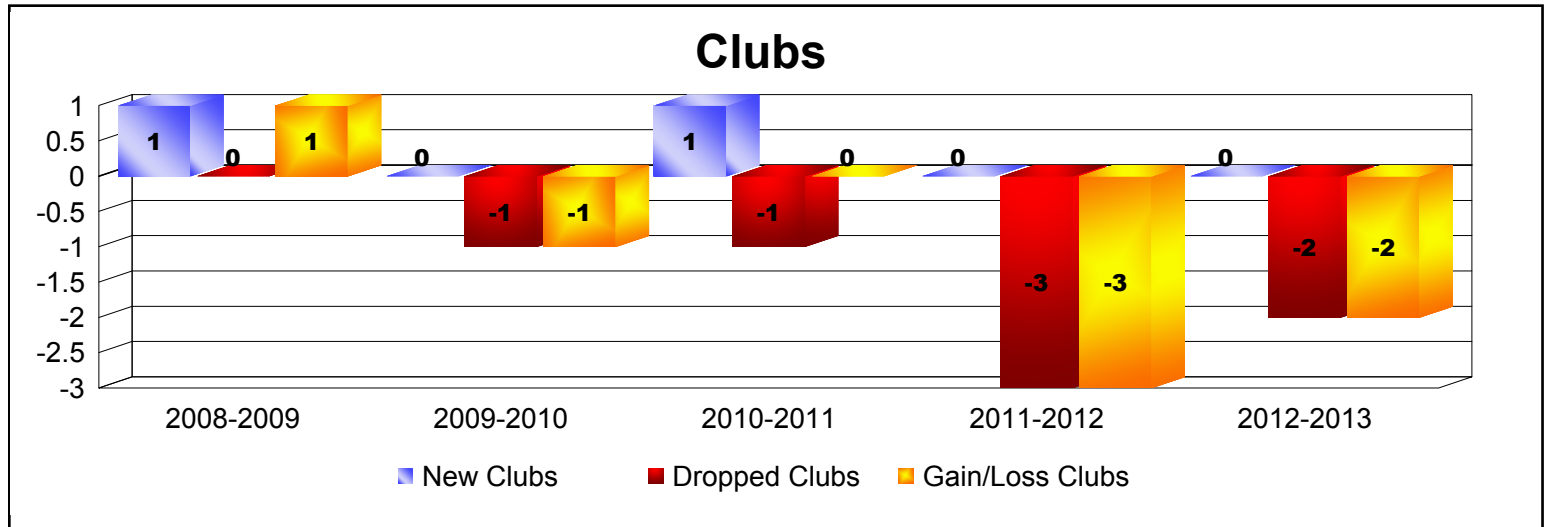

Year	New Clubs	Dropped Clubs	Gain/Loss Clubs	New Members	Charter Members	Reinstate Members	Transfer Members	Total Member Added	Total Members Dropped	Gain/Loss Members
2008-2009	1	0	1	117	24	9	9	159	-154	5
2009-2010	0	-1	-1	66	0	4	11	81	-159	-78
2010-2011	1	-1	0	88	25	14	9	136	-141	-5
2011-2012	0	-3	-3	78	0	15	5	98	-173	-75
2012-2013	0	-2	-2	110	0	5	7	122	-146	-24
Average	0	-1	-1	92	10	9	8	119	-155	-35

Year	New Clubs	Dropped Clubs	Gain/Loss Clubs	New Members	Charter Members	Reinstate Members	Transfer Members	Total Member Added	Total Members Dropped	Gain/Loss Members
2008-2009	0	0	0	35	0	2	3	40	-52	-12
2009-2010	0	0	0	13	0	1	0	14	-25	-11
2010-2011	0	0	0	13	0	5	9	27	-41	-14
2011-2012	0	-1	-1	18	0	0	0	18	-27	-9
2012-2013	0	0	0	58	0	1	2	61	-32	29
Average	0	0	0	27	0	2	3	32	-35	-3