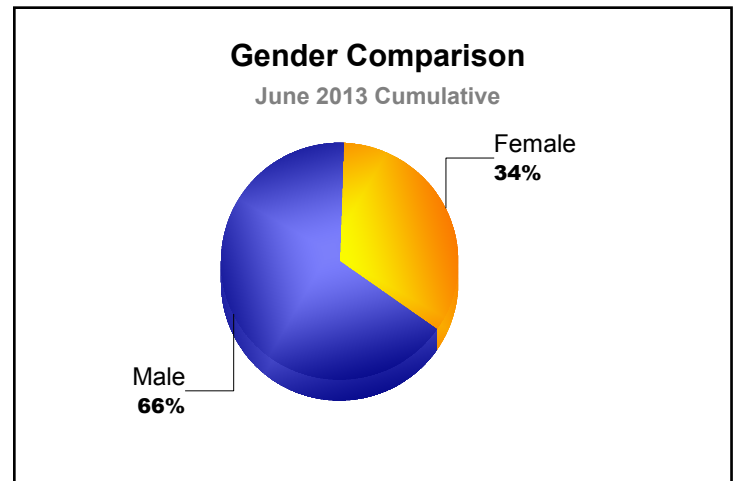

Year	New Clubs	Dropped Clubs	Gain/Loss Clubs	New Members	Charter Members	Reinstate Members	Transfer Members	Total Member Added	Total Members Dropped	Gain/Loss Members
2008-2009	1	0	1	117	24	9	9	159	-154	5
2009-2010	0	-1	-1	66	0	4	11	81	-159	-78
2010-2011	1	-1	0	88	25	14	9	136	-141	-5
2011-2012	0	-3	-3	78	0	15	5	98	-173	-75
2012-2013	0	-2	-2	110	0	5	7	122	-146	-24
Average	0	-1	-1	92	10	9	8	119	-155	-35