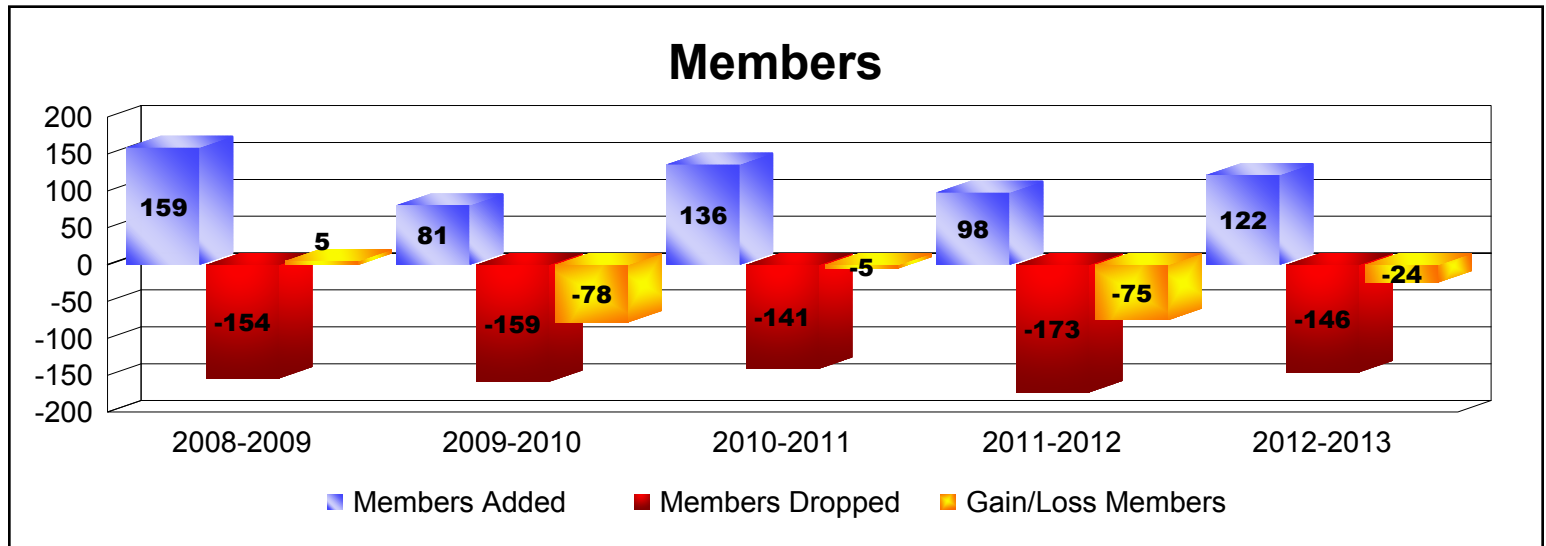

Year	New Clubs	Dropped Clubs	Gain/Loss Clubs	New Members	Charter Members	Reinstate Members	Transfer Members	Total Member Added	Total Members Dropped	Gain/Loss Members
2008-2009	1	0	1	117	24	9	9	159	-154	5
2009-2010	0	-1	-1	66	0	4	11	81	-159	-78
2010-2011	1	-1	0	88	25	14	9	136	-141	-5
2011-2012	0	-3	-3	78	0	15	5	98	-173	-75
2012-2013	0	-2	-2	110	0	5	7	122	-146	-24
Average	0	-1	-1	92	10	9	8	119	-155	-35

Year	New Clubs	Dropped Clubs	Gain/Loss Clubs	New Members	Charter Members	Reinstate Members	Transfer Members	Total Member Added	Total Members Dropped	Gain/Loss Members
2008-2009	0	0	0	35	0	2	3	40	-52	-12
2009-2010	0	0	0	13	0	1	0	14	-25	-11
2010-2011	0	0	0	13	0	5	9	27	-41	-14
2011-2012	0	-1	-1	18	0	0	0	18	-27	-9
2012-2013	0	0	0	58	0	1	2	61	-32	29
Average	0	0	0	27	0	2	3	32	-35	-3