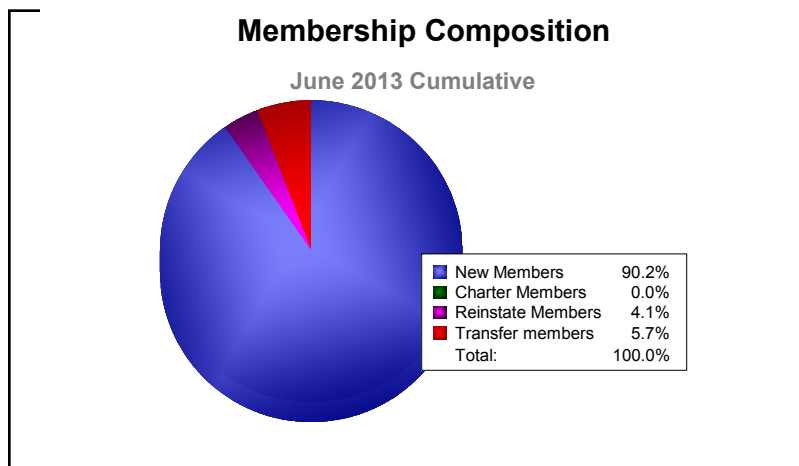

Year	New Clubs	Dropped Clubs	Gain/Loss Clubs	New Members	Charter Members	Reinstate Members	Transfer Members	Total Member Added	Total Members Dropped	Gain/Loss Members
2008-2009	1	0	1	117	24	9	9	159	-154	5
2009-2010	0	-1	-1	66	0	4	11	81	-159	-78
2010-2011	1	-1	0	88	25	14	9	136	-141	-5
2011-2012	0	-3	-3	78	0	15	5	98	-173	-75
2012-2013	0	-2	-2	110	0	5	7	122	-146	-24
Average	0	-1	-1	92	10	9	8	119	-155	-35